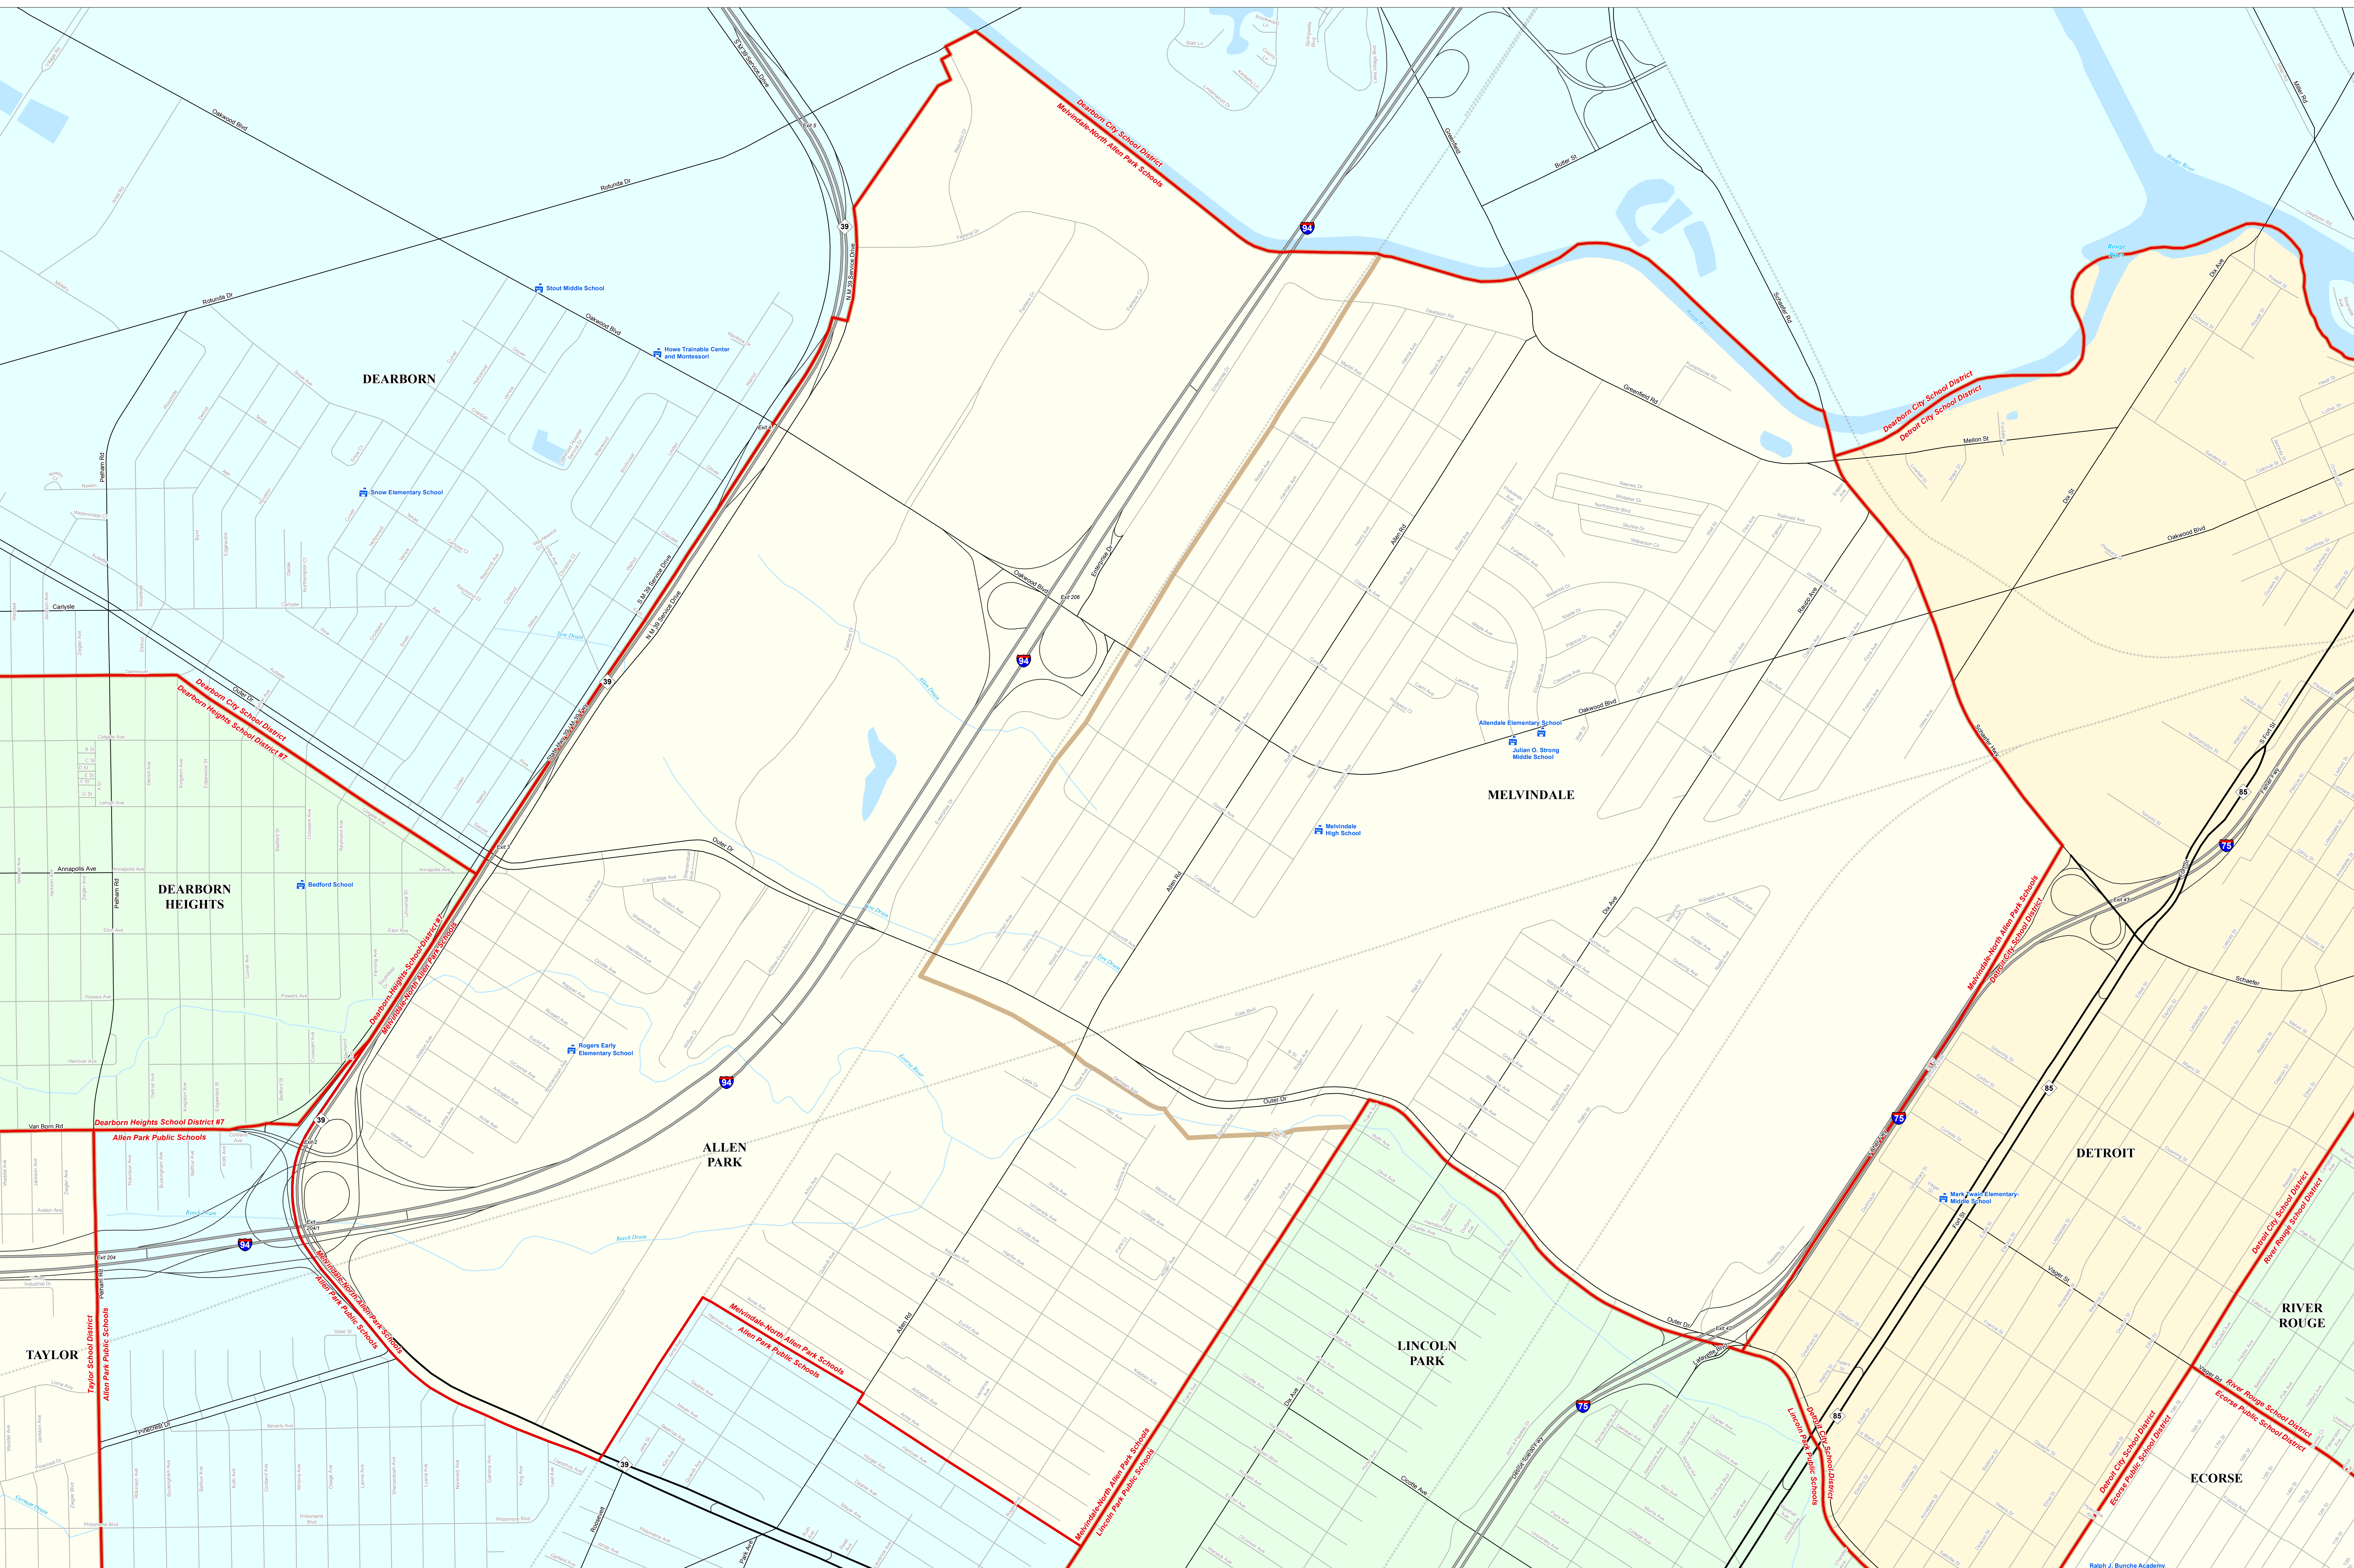

MELVINDALE-NORTH ALLEN PARK SCHOOLS

Wayne RESA

Legend	
	School District
	County
	City
	Township
	Village
	Census Designated Place
	Unincorporated Place
	School
	Freeway
	Highway
	Primary Road
	Local Road
	Railroad
	Water Feature
	River, Stream, or Drain

Source: Michigan Geographic Framework, v13a